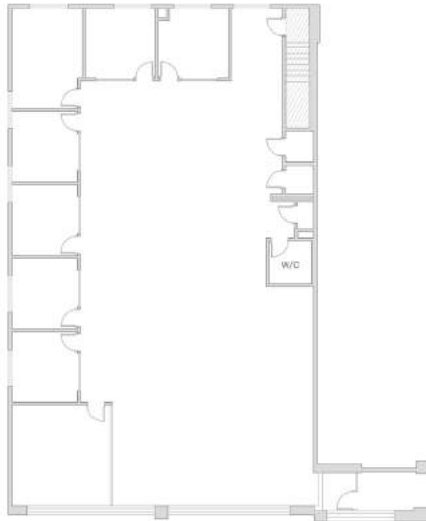

Santa Monica 圣塔莫尼卡

631 Wilshire Blvd 3rd floor
Santa Monica, CA 90401

Floor Plan

10,000 Sq Ft

F2

F3

Common Area
OnePiece Work Santa Monica

Conference Room
OnePiece Work Santa Monica

Large Open Floor Plan

Work place Lounge 3rd floor, Rooftop patio

View

Wilshire Blvd Street View, Lots of palm trees and views of the Santa Monica Mountains

Services

Fully Furnished Offices

Reception and Administration Services