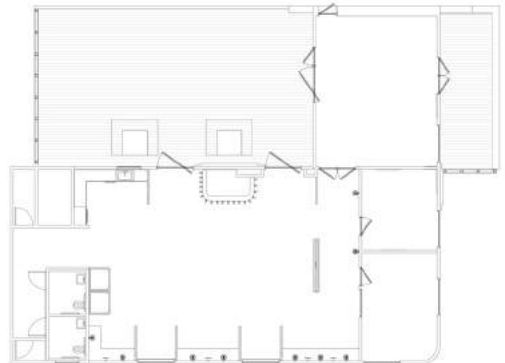

Santa Monica 圣塔莫尼卡

631 Wilshire Blvd 3rd floor
Santa Monica, CA 90401

Floor Plan

10,000 Sq Ft

F2

F3

Common Area
OnePiece Work Santa Monica

Conference Room
OnePiece Work Santa Monica

Large Open Floor Plan

Work place Lounge 3rd floor, Rooftop patio

View

Wilshire Blvd Street View, Lots of palm trees and views of the Santa Monica Mountains

Services

Fully Furnished Offices

Reception and Administration Services