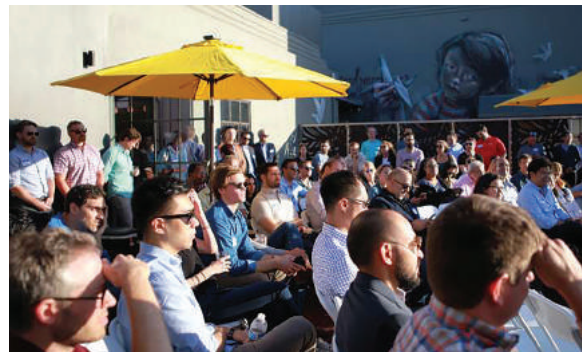

Event Space - Indoor
OnePiece Work Santa Monica

Event Space - Rooftop Patio
OnePiece Work Santa Monica

NEED AN EVENT SPACE?

E-mail: opevent@1piecework.com

Our vibrant, thoughtfully-designed spaces are fully equipped and our booking process is easy and streamlined to make hosting an event with us a breeze.