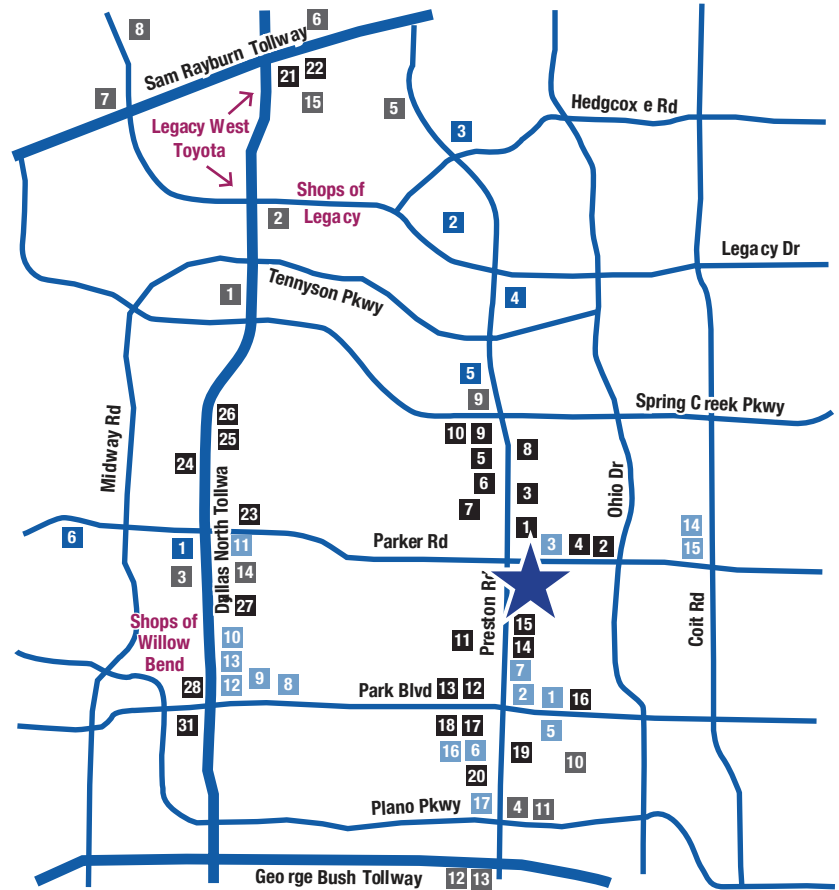

## OFFICE/MEDICAL CONDOS FOR LEASE or SALE

- Shell space available: 2,149 sf up to 8,323 sf on the second floor
- Excellent Signage on Building Facade and Monument Available
- Superior Visibility from Preston Rd.
- 56,000 cars per day on Preston / 36,000 cars per day on Parker
- Opportunity to Design the Perfect Office/Medical Space
- Located Near the very Busy Preston/Park intersection
- Minutes from many dining and shopping destinations
- Four Major Hospitals within a three mile radius
- Six minutes from Dallas North Tollway and President George Bush Turnpike

# Area Amenities

## Restaurants

- 1 Pluckers Wing Bar
- 2 Mooyah
- 3 Ana Mia's Tex Mex
- 4 Jason's Deli
- 5 Mi Cocina
- 6 Bread Winners
- 7 Seabreeze Fish Market & Grill
- 8 Dickie's Barbeque Pit
- 9 Ziziki's
- 10 Texadelphia
- 11 Corner Bakery
- 12 Romano's Macaroni Grill
- 13 Steve Field Steak & Lobster Lounge
- 14 Smoke
- 15 TGI Friday's
- 16 Chipotle Mexican Grill
- 17 La Madelaine
- 18 10sa Ku Sushi
- 19 Lyfe Kitchen
- 20 Zoe's Kitchen
- 21 Blue Mesa Grill
- 22 Original Pancake House
- 23 Eatzi's Market & Bakery
- 24 Whiskey Cake Kitchen & Bar
- 25 Razoo's
- 26 Chuy's
- 27 Roy's Hawaiian Fusion
- 28 Maggiano's Little Italy
- 29 Smash Burger

## Medical

- 1 Texas Health Presbyterian
- 2 Children's Medical Center
- 3 NR Urgent Care
- 4 Lifecare Hospitals of Plano
- 5 ER Center of America
- 6 Accel Rehabilitation Hospital of Plano