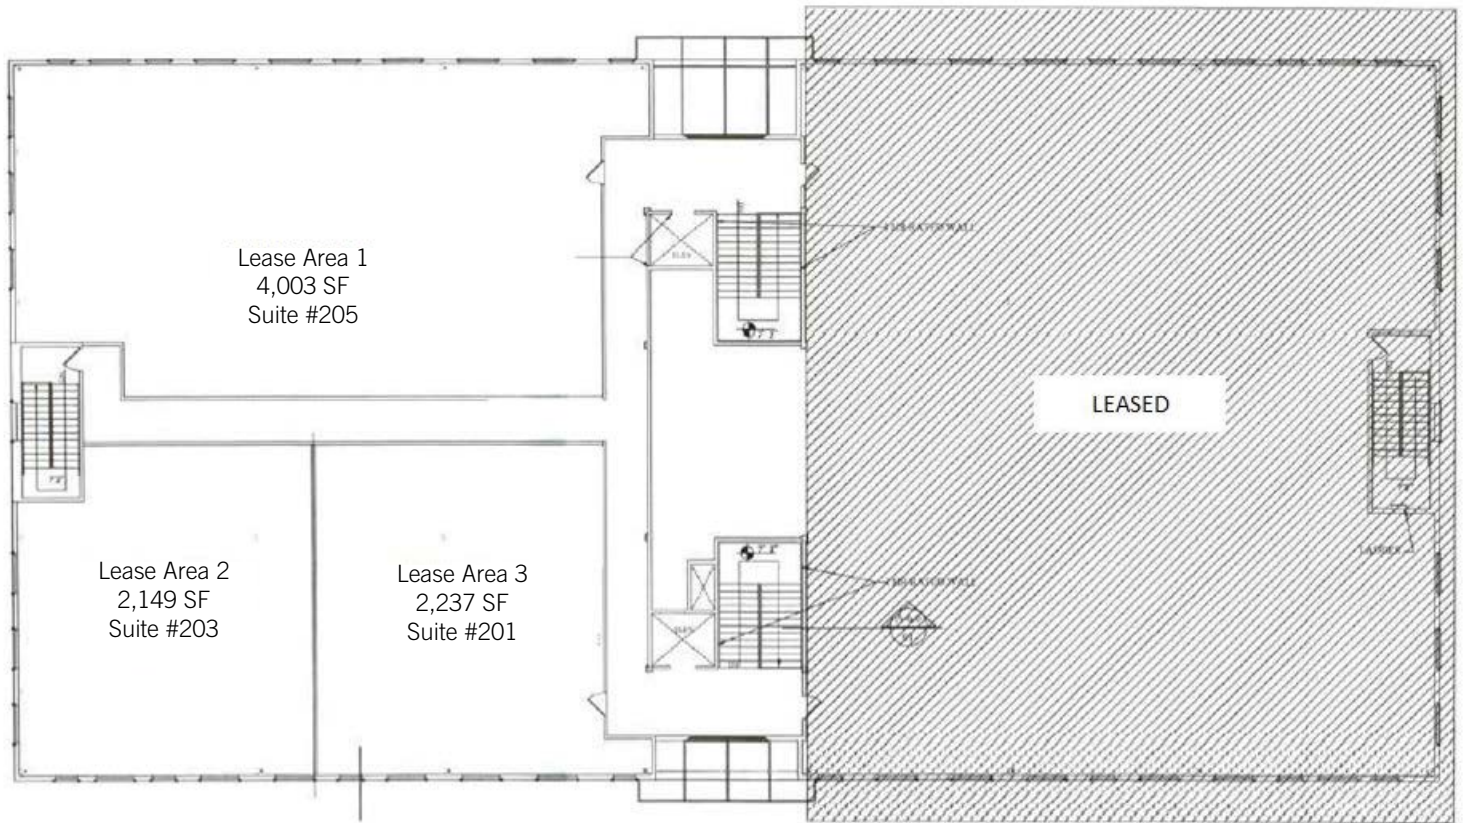

Approximately 2,149 square feet up to 8,323 square feet