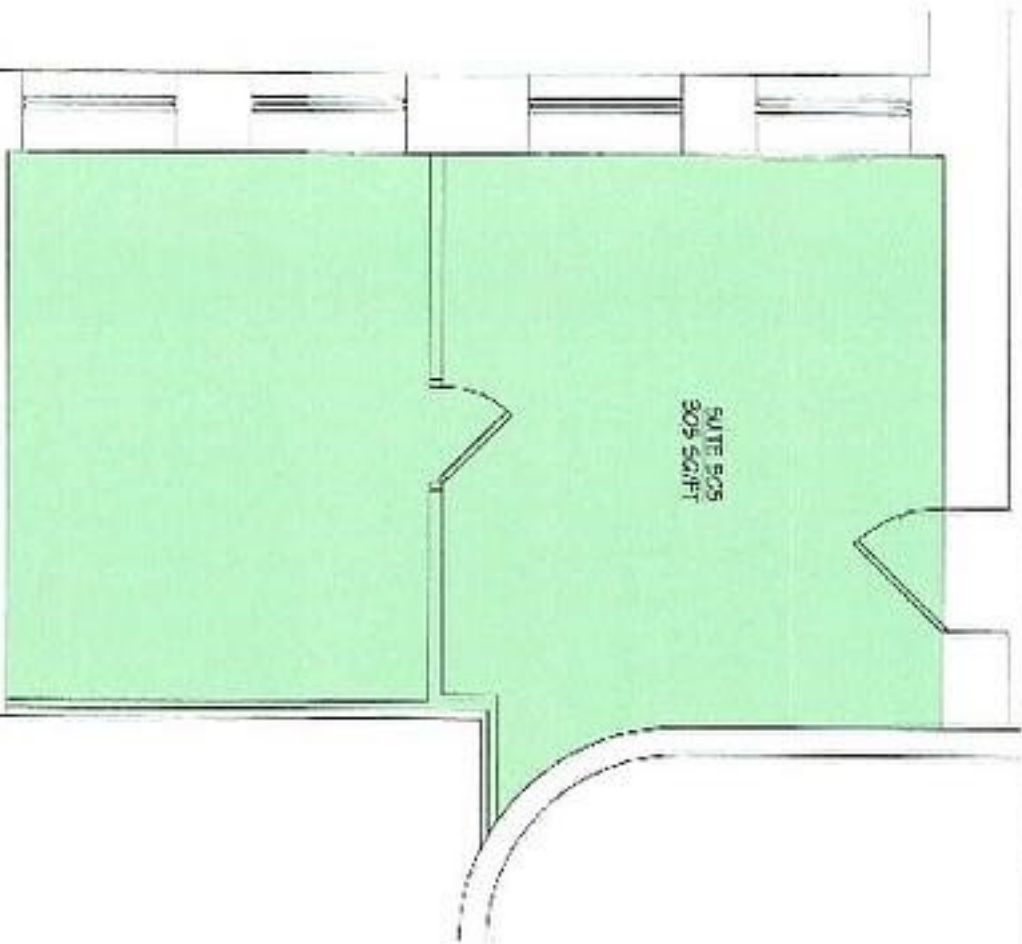

H

Hatch Design Group

PROJECT
NAME:

SHEET
TITLE:

DATE:

4/20/17

SCALE:

SHEET
NO. 505

1/4" = 1'-0" P.S.C. 5

**218 EAST LEXINGTON STREET
BALTIMORE, MD 21202**

AB