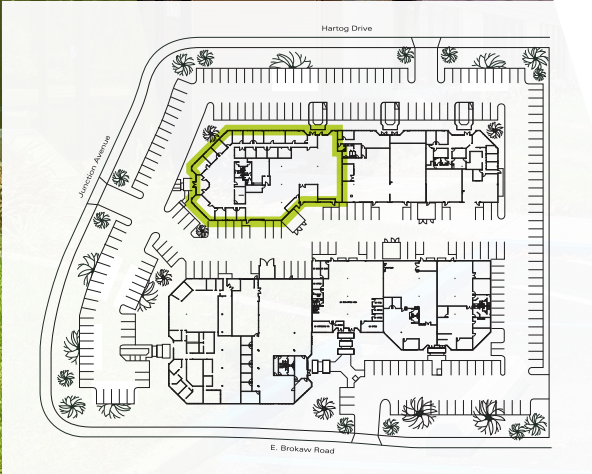

1872

- 4,366rsf
- Industrial
- 2 Privates
- Break Room
- 100% HVAC
- 75 % Warehouse
- Clear: 15.5'-16.5'
- Parking: 3.6/1,000sf
- Building + Monument Signage
- Additional Power Available
- Loading: 1 Grade
- Additional TI's Potentially Available
- Available October 2019

FLOOR PLAN

1860 HARTOG DR.

Hypothetical Floor Plan

- = Window Line
- = Drop Ceiling (potentially 16.5' clear throughout)
- = Open Ceiling

FLOOR PLAN

1872 HARTOG DR.

- 30% Drop Ceiling/Office
- 70% Open Ceiling/WH
- VCT Flooring in WH
- 100% HVAC
- 1 Grade Level Door
- 400 Amps @ 277/480 Volts
- Available October 2019

 = Window Line

 = Drop Ceiling (potentially 16.5' clear throughout)

1860-1872
HARTOG DR
SAN JOSE

PHOTO GALLERY

1860 HARTOG DR | SAN JOSE

1860 HARTOG DR | SAN JOSE

1860 HARTOG DR | SAN JOSE

1 8 6 0
HARTOG DR
SAN JOSE