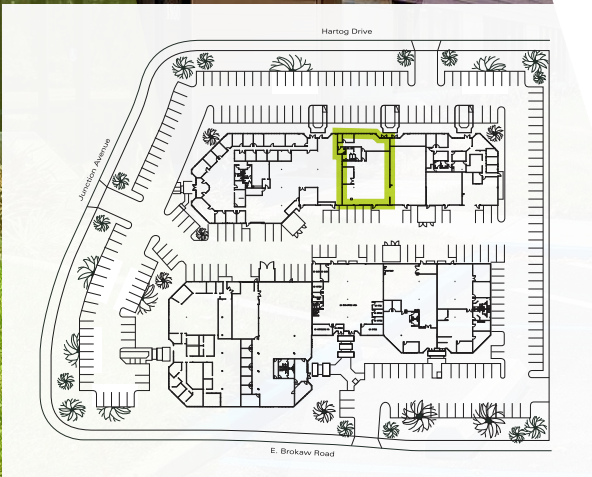

1872

- 4,366rsf
- Industrial
- 2 Privates
- Break Room
- 100% HVAC
- 75 % Warehouse
- Clear: 15.5'-16.5'
- Parking: 3.6/1,000sf
- Building + Monument Signage
- Additional Power Available
- Loading: 1 Grade
- Additional TI's Potentially Available
- Available October 2019

FLOOR PLAN

1860 HARTOG DR.

Hypothetical Floor Plan

- = Window Line
- = Drop Ceiling (potentially 16.5' clear throughout)
- = Open Ceiling

FLOOR PLAN

1872 HARTOG DR.

- 30% Drop Ceiling/Office
- 70% Open Ceiling/WH
- VCT Flooring in WH
- 100% HVAC
- 1 Grade Level Door
- 400 Amps @ 277/480 Volts
- Available October 2019

 = Window Line

 = Drop Ceiling (potentially 16.5' clear throughout)

1860-1872
HARTOG DR
SAN JOSE

PHOTO GALLERY

1860 HARTOG DR | SAN JOSE

1860 HARTOG DR | SAN JOSE

1860 HARTOG DR | SAN JOSE

1 8 6 0
HARTOG DR
SAN JOSE