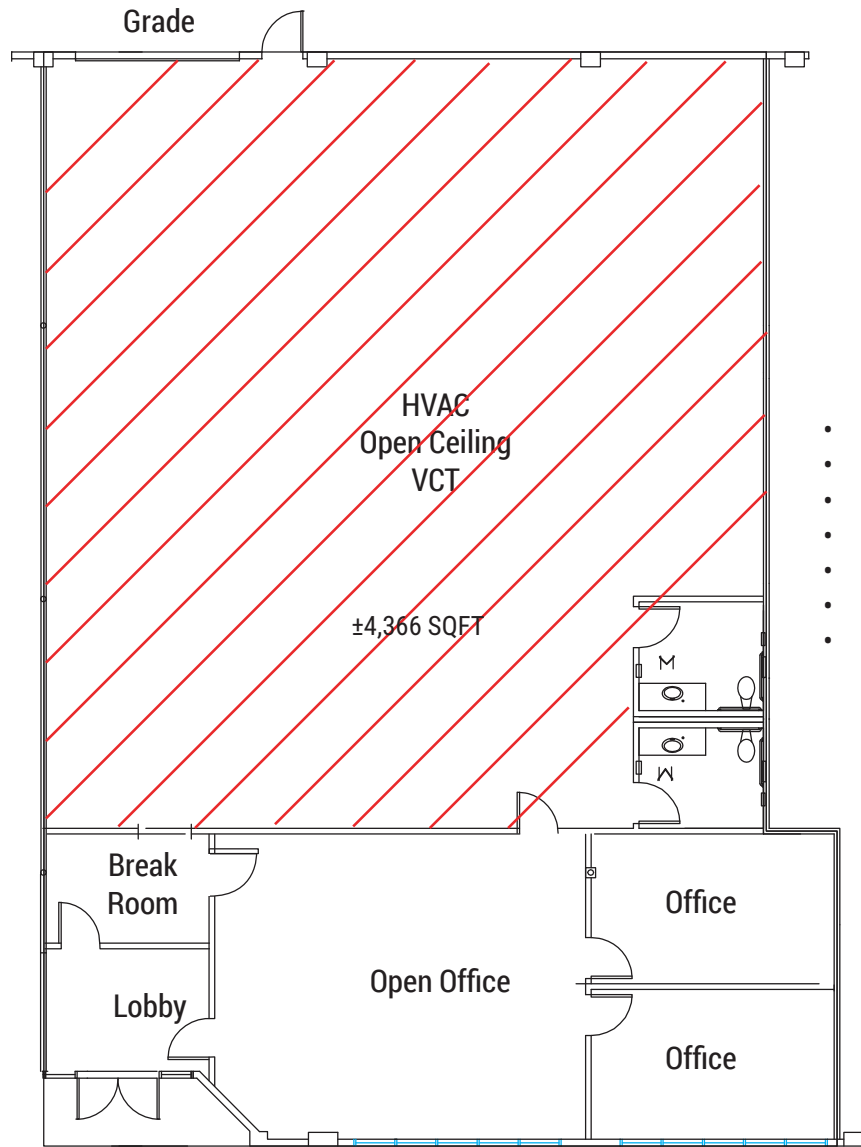

1872

- 4,366rsf
- Industrial
- 2 Privates
- Break Room
- 100% HVAC
- 75 % Warehouse
- Clear: 15.5'-16.5'
- Parking: 3.6/1,000sf
- Building + Monument Signage
- Additional Power Available
- Loading: 1 Grade
- Additional TI's Potentially Available
- Available October 2019

FLOOR PLAN

1860 HARTOG DR.

Hypothetical Floor Plan

- = Window Line
- = Drop Ceiling (potentially 16.5' clear throughout)
- = Open Ceiling

FLOOR PLAN

1872 HARTOG DR.

- 30% Drop Ceiling/Office
- 70% Open Ceiling/WH
- VCT Flooring in WH
- 100% HVAC
- 1 Grade Level Door
- 400 Amps @ 277/480 Volts
- Available October 2019

 = Window Line

 = Drop Ceiling (potentially 16.5' clear throughout)

1860-1872
HARTOG DR
SAN JOSE

PHOTO GALLERY

1860 HARTOG DR | SAN JOSE

1860 HARTOG DR | SAN JOSE

1860 HARTOG DR | SAN JOSE

1 8 6 0
HARTOG DR
SAN JOSE