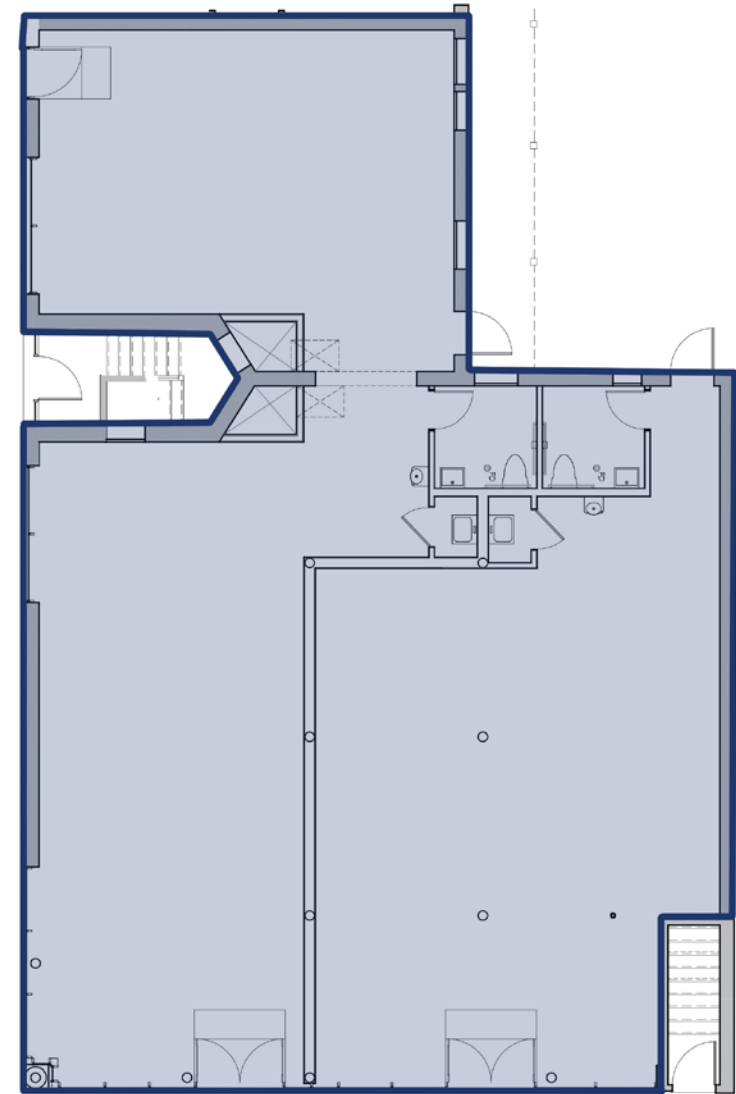

EDGEWATER STOREFRONT AVAILABLE FOR LEASE

5200 NORTH BROADWAY

Northwest corner of Broadway & Foster | Chicago, IL

SPACE AVAILABLE

3,030 SF

SITE SUMMARY

- 3,030 square feet available, located at the intersection of Broadway St (17,500 ADT) and W. Foster Ave (16,000 ADT) in Edgewater
- Uptown is a neighborhood thriving with recent developments including 5050 N. Broadway, 1137 W. Foster, and the redevelopment of the Uptown Theatre*
- Conveniently located between the Argyle and Berwyn CTA Red Line "L" train stations and shadow anchored by PetSmart

AREA TENANTS

RECENT NEWS*

- [Plan to bring 700 apartments to single Uptown block moves forward](#)
- [CEDARst Companies closes on new property at Broadway and Foster](#)
- [Uptown Theatre will be restored](#)

POPULATION DENSITY

29,191	½ Mile
80,908	1 Mile
222,047	2 Mile

DAYTIME EMPLOYMENT

6,522	½ Mile
19,148	1 Mile
46,090	2 Mile

AVERAGE HH INCOME

$71,549	½ Mile
$72,045	1 Mile
$78,716	2 Mile

W. Foster Ave

N. Broadway