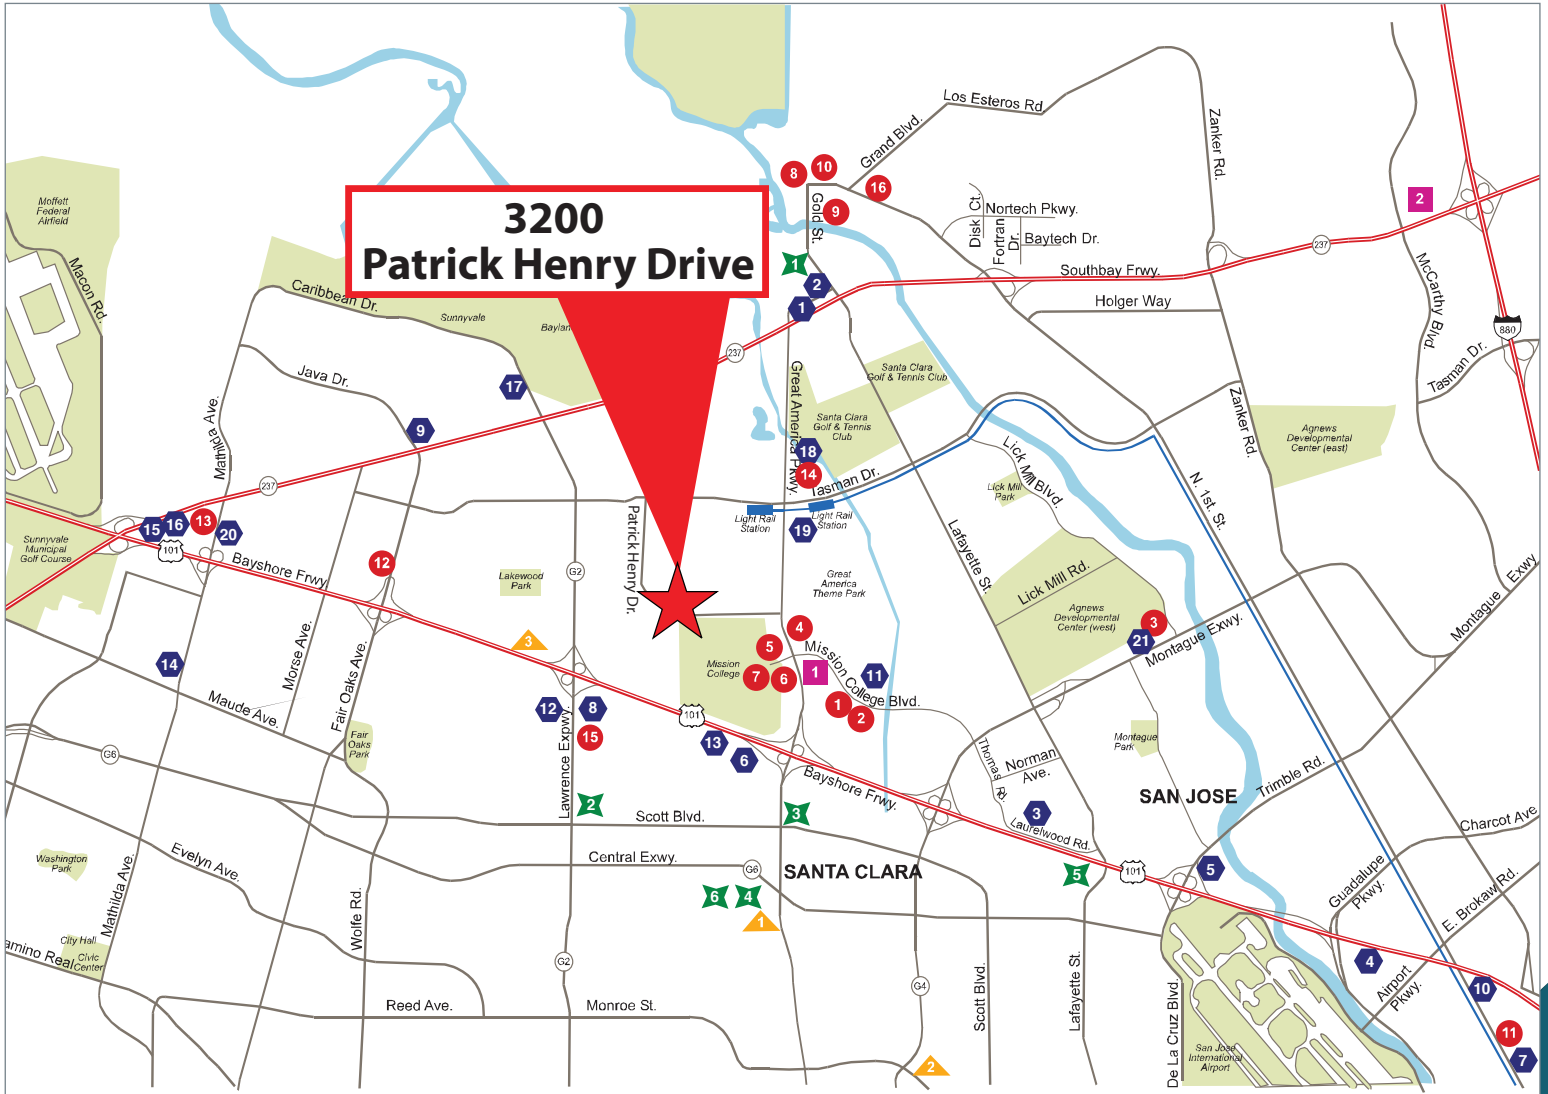

For Lease

3200 Patrick Henry Drive, 1st & 2nd Floor, Santa Clara

Amenities Map

JEFF RAMIREZ

Sr. Managing Director

408.982.8423

jramirez@ngkf.com

CA RE License #00964359

GABE REGALADO

Director

408.455.4913

gabe.regalado@ngkf.com

CA RE License #02008286