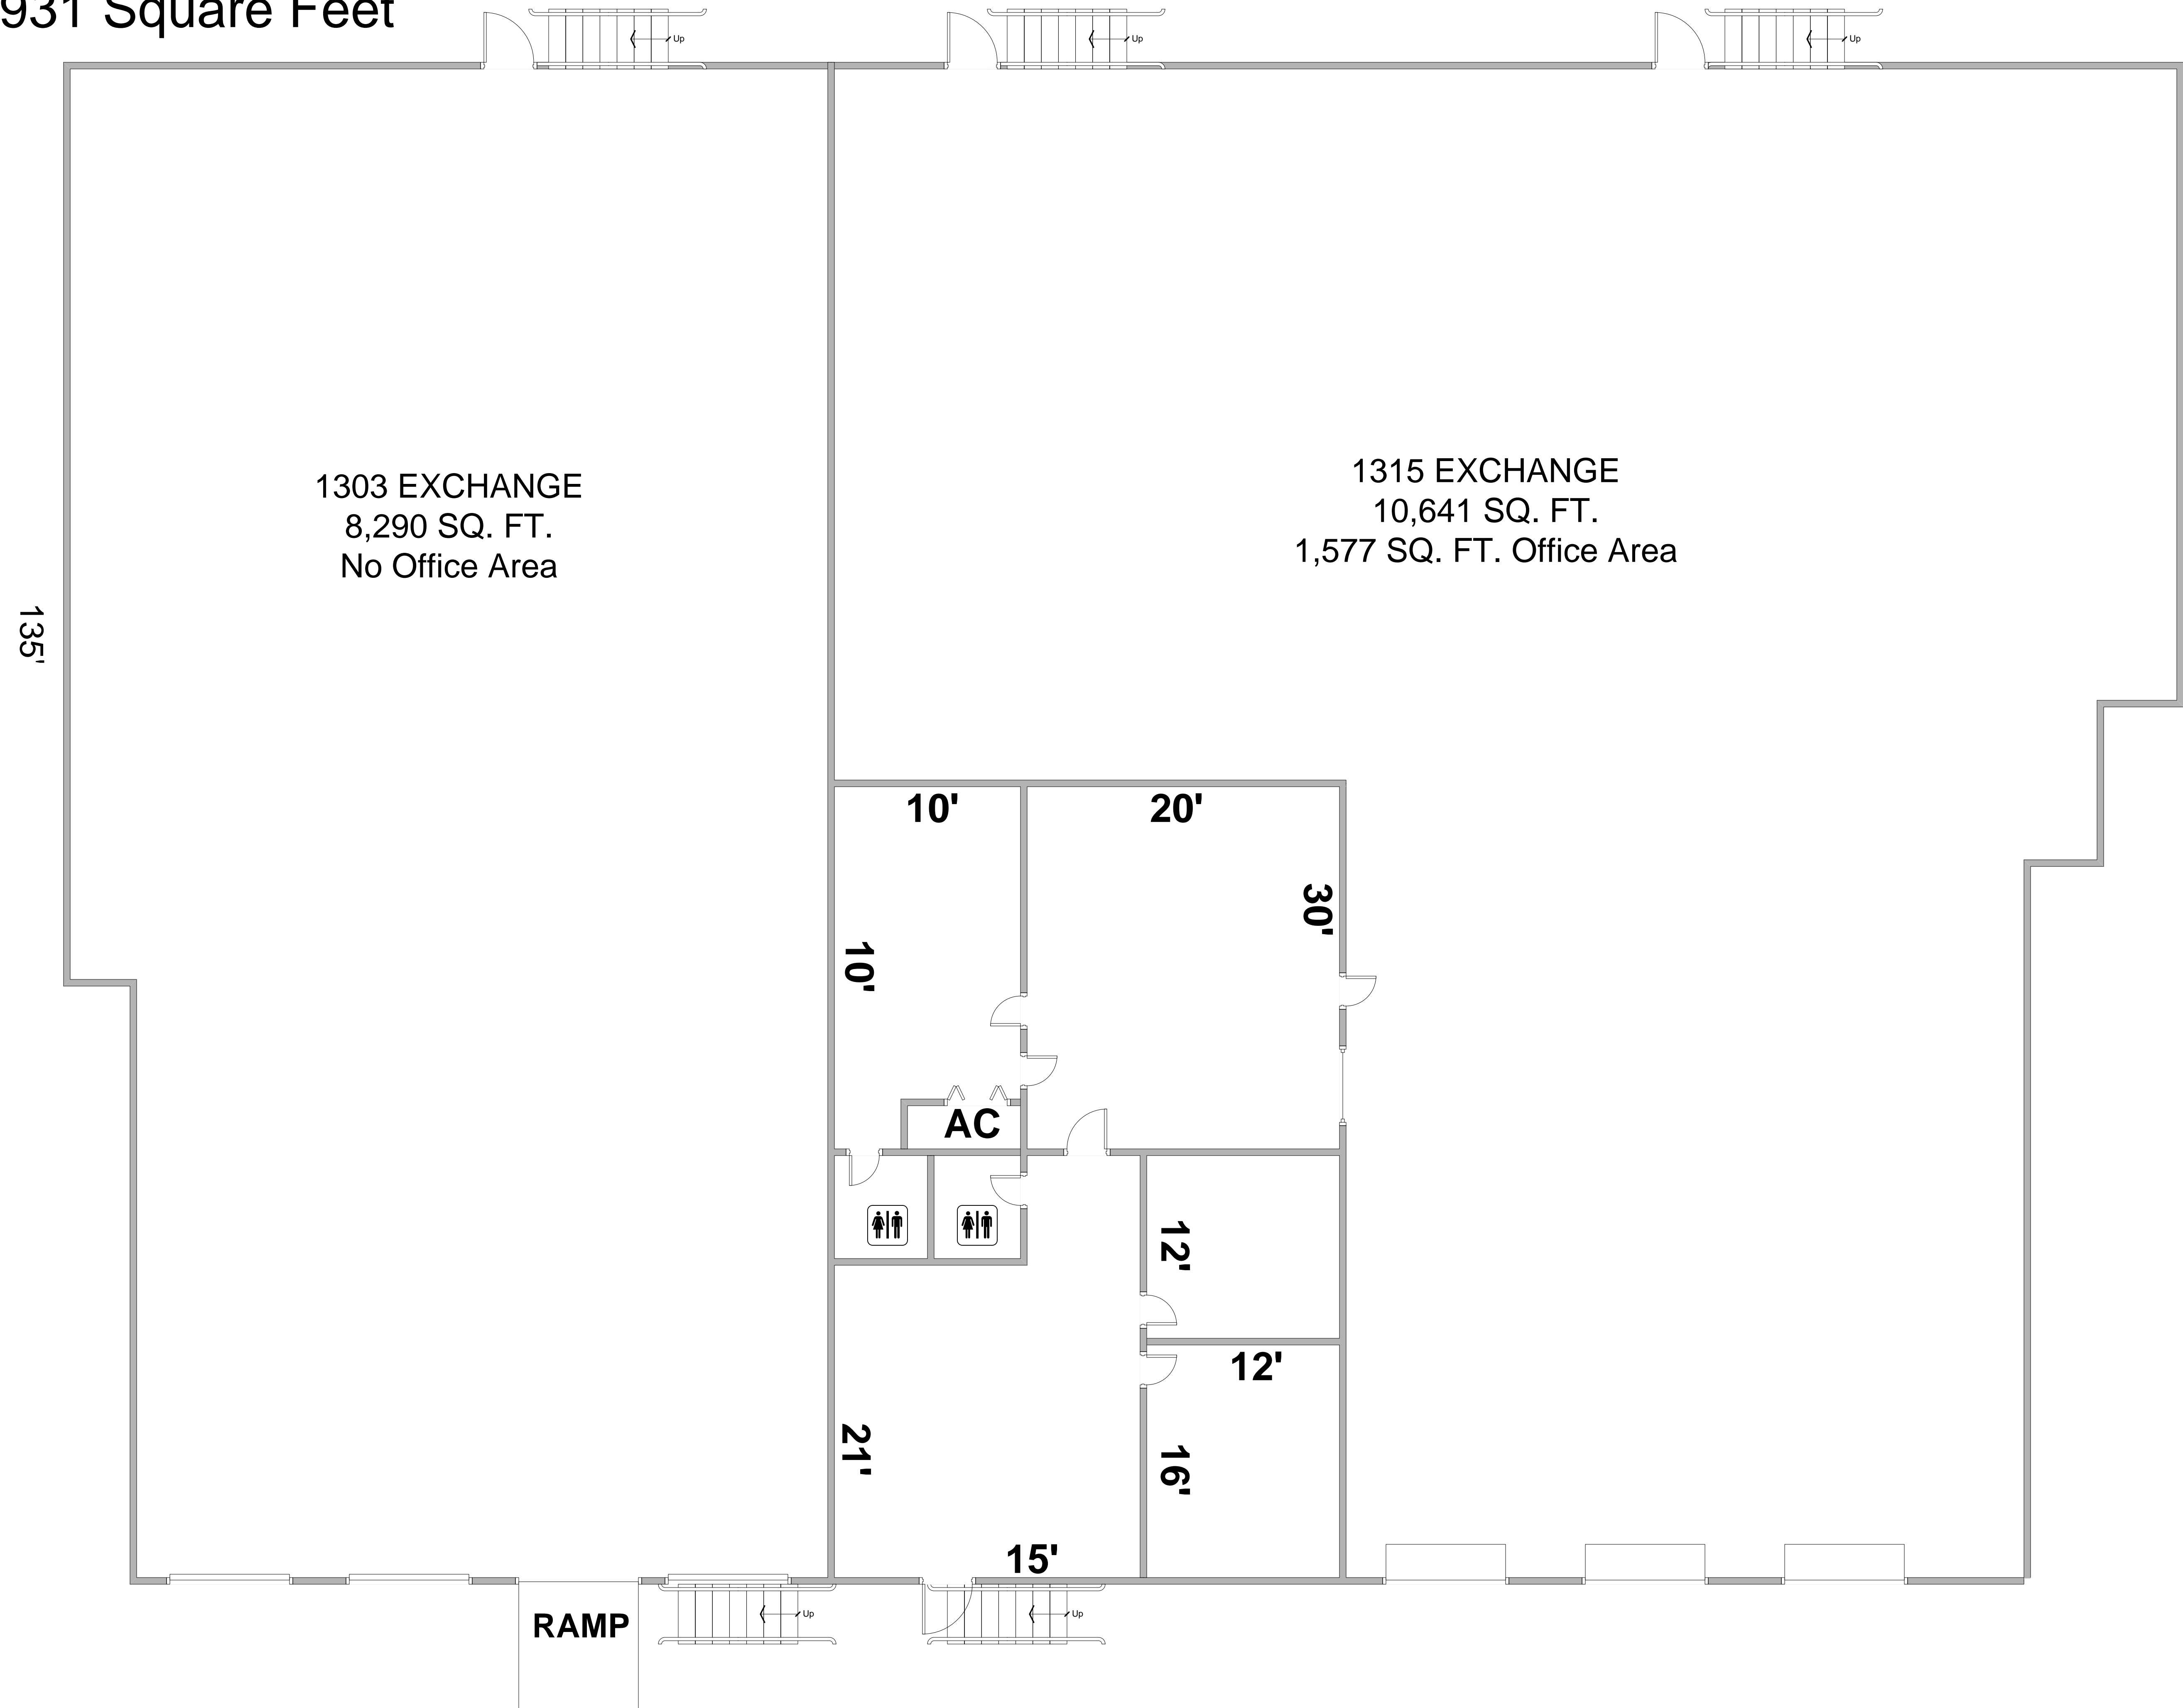

1303 – 1315 Exchange Drive  
18,931 Square Feet

1303 EXCHANGE  
8,290 SQ. FT.  
No Office Area

1315 EXCHANGE  
10,641 SQ. FT.  
1,577 SQ. FT. Office Area

135'

10'

20'

10'

30'

AC

Restroom

Restroom

12'

12'

21'

16'

15'